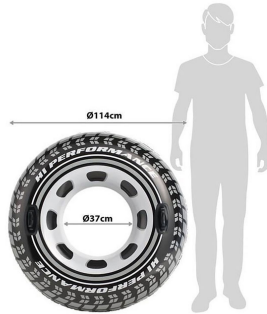

56268NP
TUBE INTEX MONSTER TRUCK