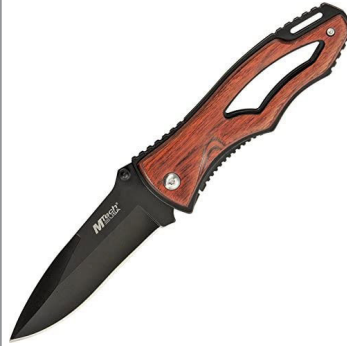

MT-416
KNIFE POCKET MTECH
LINERLOCK WOOD