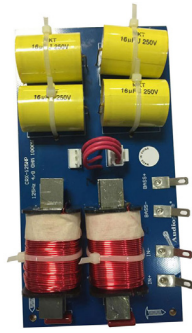

NTD-300
DRIVER PIEZO 100W NTD-300

SPEAKER COMPONENTS

2414H-C
DRIVER REPLACEMENT JBL
2414H-C

CRX-125HP
CROSSOVER 1000W 4/8 OHM
CRX-125HP

CRX-2003KHP
CROSSOVER 800W
CRX-2003KHP

WRS-2015
RESISTOR CERAMIC 20W
150HMS