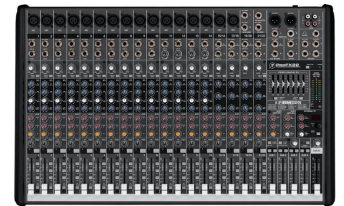

AMPS & MIXERS

PROFX16V3
MIXER MACKIE 16 CHANNEL
W/USB

PROFX22V3
MIXER 22-CHANNEL MACKIE
ANALOG W/USB

PROFX30V2
MIXER MACKIE 30 CHANNEL
ANALOG W/USB