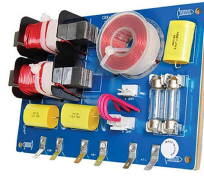

NTD-300
DRIVER PIEZO 100W NTD-300

SPEAKER COMPONENTS

2414H-C
DRIVER REPLACEMENT JBL
2414H-C

CRX-125HP
CROSSOVER 1000W 4/8 OHM
CRX-125HP

CRX-2003KHP
CROSSOVER 800W
CRX-2003KHP

WRS-2015
RESISTOR CERAMIC 20W
150HMS