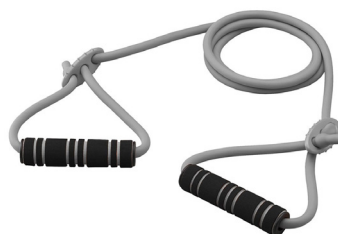

BB-2022EG-BS
BODY TRIMMER ADJUSTABLE